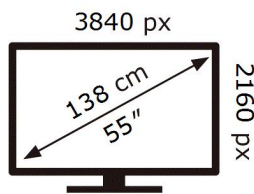

**ENERG**

**SAMSUNG**

GQ55LS01BHU

**84** kWh/1000h

ABCDEF **G**

**HDR**

**164** kWh/1000h

2019/2013