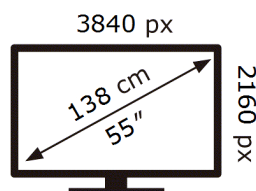

**ENERG** 

Samsung

GQ55LS01DAU

**76** kWh/1000h

ABCDEF **G**

**164** kWh/1000h

2019/2013