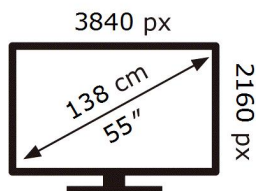

ENERG

SAMSUNG

GQ55LST7TGU

82 kWh/1000h

ABCDEF **G**

HDR

90 kWh/1000h

2019/2013