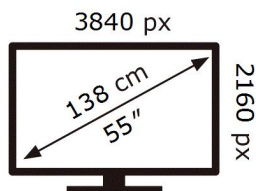

ENERG

SAMSUNG

GQ55Q60CAU

71 kWh/1000h

ABCDEF **G**

130 kWh/1000h

2019/2013