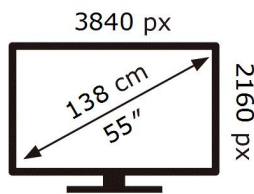

ENERG

SAMSUNG

GQ55Q70TGT

132 kWh/1000h

ABCDEF **G**

136 kWh/1000h

2019/2013