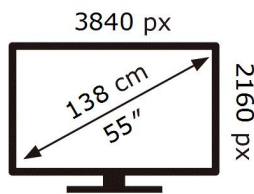

**ENERG** 

**SAMSUNG**

GQ55Q74DAT

**64** kWh/1000h

ABCDEF **G**

**160** kWh/1000h

2019/2013