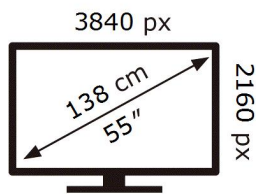

ENERG

SAMSUNG

GQ55Q95TDT

99 kWh/1000h

ABCDEF **G**

HDR

225 kWh/1000h

2019/2013