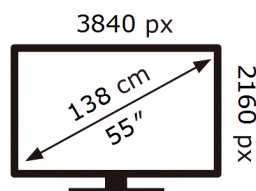

# ENERG

Samsung

GQ55QE1DAU

**63** kWh/1000h

ABCDEF **G**

**127** kWh/1000h

2019/2013