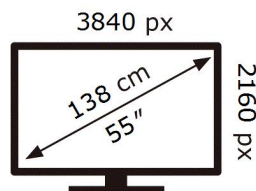

# ENERG

SAMSUNG

GQ55QN85AAT

**77** kWh/1000h

ABCDEF **G**

**162** kWh/1000h

2019/2013