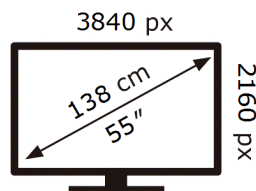

ENERG

Samsung

GQ55S92DAE

81 kWh/1000h

ABCDEF **G**

123 kWh/1000h

2019/2013