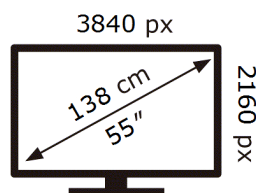

**ENERG**

Samsung

GQ55S93DAE

**81** kWh/1000h

ABCDEF **G**

**123** kWh/1000h

2019/2013