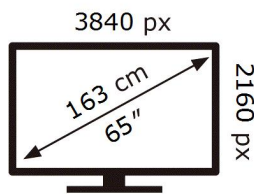

ENERG

SAMSUNG

GQ65LS03BSU

112 kWh/1000h

ABCDEF **G**

237 kWh/1000h

2019/2013