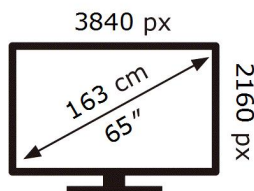

ENERG

SAMSUNG

GQ65Q74CAT

100 kWh/1000h

ABCDEF **G**

229 kWh/1000h

2019/2013