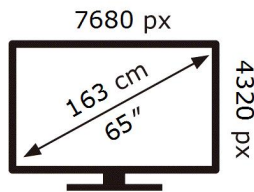

ENERG 

SAMSUNG

GQ65QN800AT

242 kWh/1000h

ABCDEF **G**

328 kWh/1000h

2019/2013