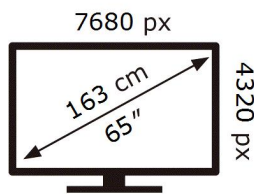

ENERG

SAMSUNG

GQ65QN800DT

110 kWh/1000h

ABCDEF **G**

HDR

350 kWh/1000h

2019/2013