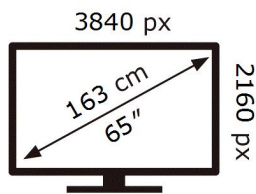

ENERG 

SAMSUNG

GQ65QN85AAT

101 kWh/1000h

ABCDEF **G**

193 kWh/1000h

2019/2013