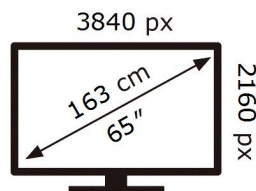

ENERG

SAMSUNG

GQ65QN91AAT

102 kWh/1000h

ABCDEF **G**

260 kWh/1000h

2019/2013