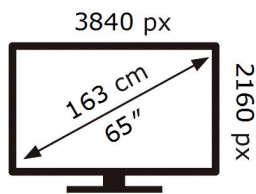

ENERG

SAMSUNG

GQ65QN93AAT

102 kWh/1000h

ABCDEF **G**

260 kWh/1000h

2019/2013