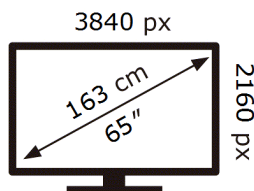

ENERG 

Samsung

GQ65QN93DAT

90 kWh/1000h

ABCDEF **G**

210 kWh/1000h

2019/2013