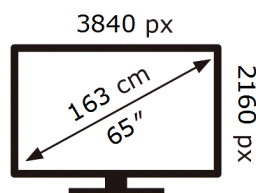

**ENERG** ⚡

Samsung

GQ65QN94DAT

**90** kWh/1000h

ABCDEF **G**

**210** kWh/1000h

2019/2013