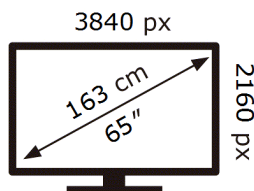

ENERG 

Samsung

GQ65QNX1DAT

102 kWh/1000h

ABCDEF **G**

240 kWh/1000h

2019/2013