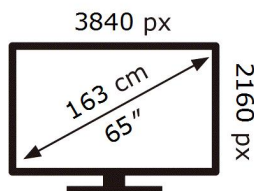

ENERG

SAMSUNG

GQ65S92CAT

95 kWh/1000h

ABCDEF **G**

143 kWh/1000h

2019/2013