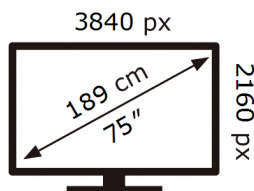

**ENERG**

Samsung

GQ75LS03DAU

**129** kWh/1000h

ABCDEF **G**

**264** kWh/1000h

2019/2013