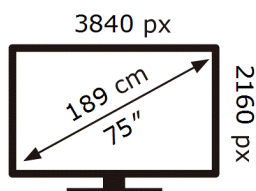

ENERG 

Samsung

GQ75LS03HWU

129 kWh/1000h

ABCDEF **G**

252 kWh/1000h

2019/2013