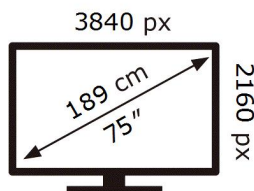

ENERG

SAMSUNG

GQ75Q64DAU

84 kWh/1000h

ABCDEF **G**

204 kWh/1000h

2019/2013