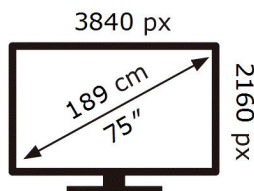

ENERG

SAMSUNG

GQ75Q72AAT

115 kWh/1000h

ABCDEF **G**

213 kWh/1000h

2019/2013