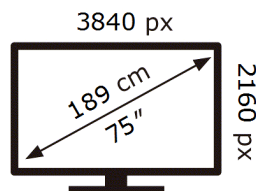

ENERG 

Samsung

GQ75Q74DAT

83 kWh/1000h

ABCDEF **G**

228 kWh/1000h

2019/2013