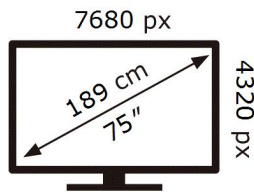

ENERG

SAMSUNG

GQ75Q950TST

466 kWh/1000h

ABCDEF **G**

490 kWh/1000h

2019/2013