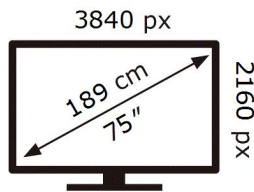

ENERG

SAMSUNG

GQ75Q95TDT

167 kWh/1000h

ABCDEF **G**

HDR

346 kWh/1000h

2019/2013