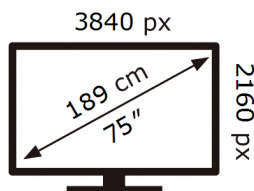

ENERG 

Samsung

GQ75QE1DAU

84 kWh/1000h

ABCDEF **G**

210 kWh/1000h

2019/2013