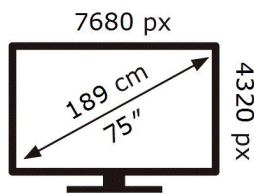

ENERG

SAMSUNG

GQ75QN700BT

247 kWh/1000h

ABCDEF **G**

329 kWh/1000h

2019/2013