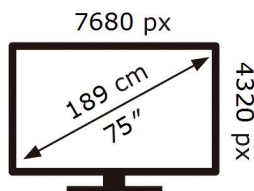

ENERG

SAMSUNG

GQ75QN700CT

140 kWh/1000h

ABCDEF **G**

HDR

302 kWh/1000h

2019/2013