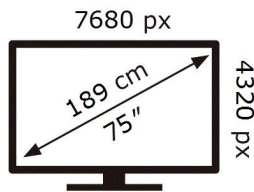

ENERG 

SAMSUNG

GQ75QN800AT

286 kWh/1000h

ABCDEF **G**

387 kWh/1000h

2019/2013