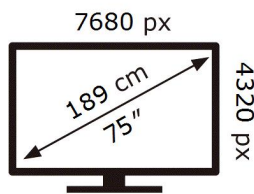

ENERG 

SAMSUNG

GQ75QN800DT

138 kWh/1000h

ABCDEF **G**

398 kWh/1000h

2019/2013