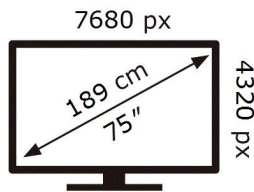

ENERG 

SAMSUNG

GQ75QN900AT

308 kWh/1000h

ABCDEF **G**

495 kWh/1000h

2019/2013