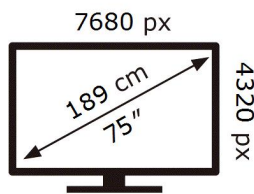

ENERG

SAMSUNG

GQ75QN900DT

137 kWh/1000h

ABCDEF **G**

408 kWh/1000h

2019/2013