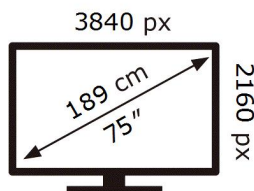

ENERG

SAMSUNG

GQ75QN90BAT

125 kWh/1000h

ABCDEF **G**

268 kWh/1000h

2019/2013