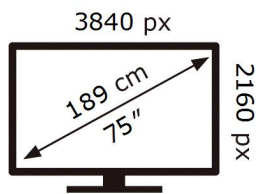

ENERG

SAMSUNG

GQ75QN91AAT

107 kWh/1000h

ABCDEF **G**

HDR

270 kWh/1000h

2019/2013