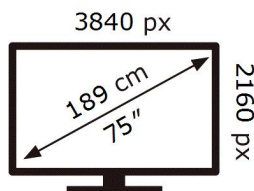

ENERG

SAMSUNG

GQ75QN93CAT

115 kWh/1000h

ABCDEF **G**

248 kWh/1000h

2019/2013