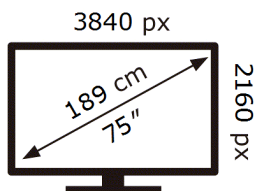

ENERG ⚡

Samsung

GQ75QN94DAT

102 kWh/1000h

ABCDEF **G**

248 kWh/1000h

2019/2013