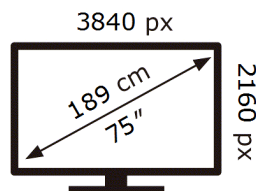

ENERG

Samsung

GQ75QN95DAT

112 kWh/1000h

ABCDEF **G**

269 kWh/1000h

2019/2013