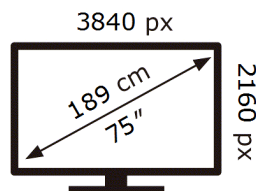

ENERG 

Samsung

GQ75QNX1DAT

121 kWh/1000h

ABCDEF **G**

286 kWh/1000h

2019/2013