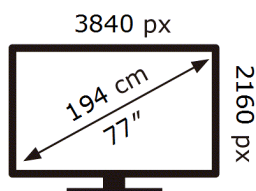

**ENERG** 

Samsung

GQ77S85DAE

**124** kWh/1000h

ABCDEF **G**

**180** kWh/1000h

2019/2013