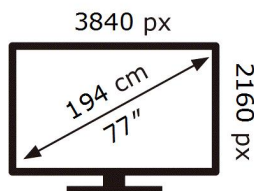

ENERG

SAMSUNG

GQ77S89CAT

124 kWh/1000h

ABCDEF **G**

155 kWh/1000h

2019/2013