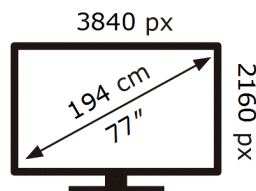

ENERG 

Samsung

GQ77S92DAE

126 kWh/1000h

ABCDEF **G**

190 kWh/1000h

2019/2013