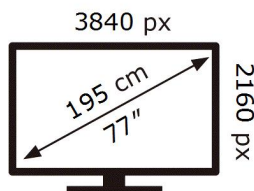

ENERG

SAMSUNG

GQ77S93CAT

117 kWh/1000h

ABCDEF **G**

188 kWh/1000h

2019/2013