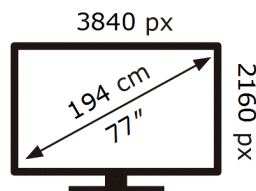

ENERG ⚡

Samsung

GQ77S93DAE

126 kWh/1000h

ABCDEF **G**

190 kWh/1000h

2019/2013