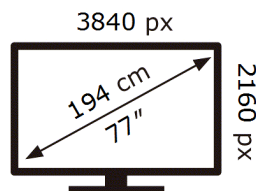

ENERG 

Samsung

GQ77S94DAE

126 kWh/1000h

ABCDEF **G**

190 kWh/1000h

2019/2013