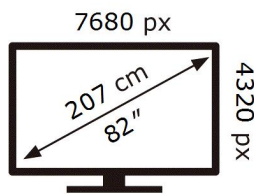

**ENERG**

**SAMSUNG**

GQ82Q800TGT

**481** kWh/1000h

ABCDEF **G**

**534** kWh/1000h

2019/2013