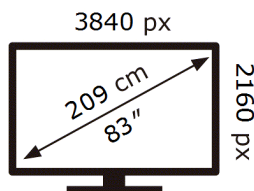

ENERG

Samsung

GQ83S92DAE

150 kWh/1000h

ABCDEF **G**

227 kWh/1000h

2019/2013